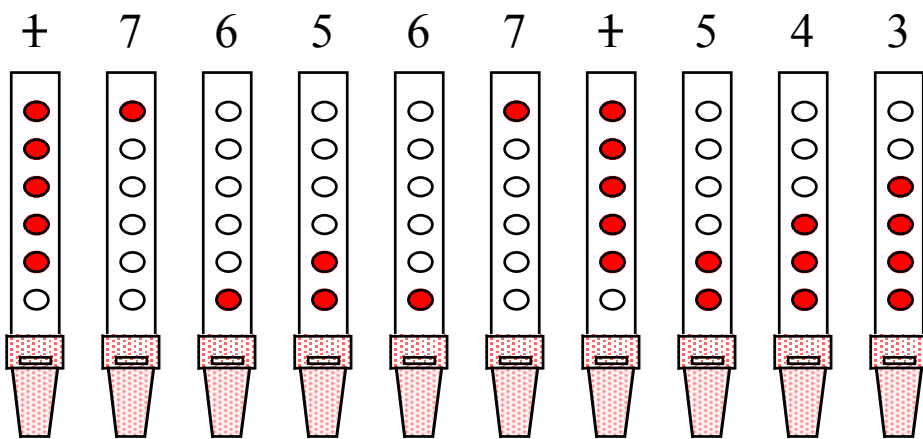

Performing The First Noel

This arrangement of The First Noel is part of a package of materials found at A Pennywhistle for Christmas. (<http://mugglinworks.com/pennywhistle/>)

The package consists of a musical score for the instrument playing the solo, this sequence of picture diagrams for the pennywhistle, a demonstration recording, and the background track (in mp3 and aiff formats).

The arrangement for The First Noel follows this pattern...

Introduction - (The solo instrument doesn't play.)

Verse

Chorus

Introduction - (The solo instrument doesn't play.)

Verse

Chorus

Chorus

Ending

If you follow the score (or picture diagrams) while listening to the demonstration recording, you will see how each section is played.

If your sound system allows you to mic the whistle, and add some reverb, you might find it an interesting sound.

(The demonstration recording was made with a Susato whistle.)

Have fun!

Performing The First Noel - Page 2

Verse

Repeat the first two lines

Chorus

Performing The First Noel - Page 3

Ending