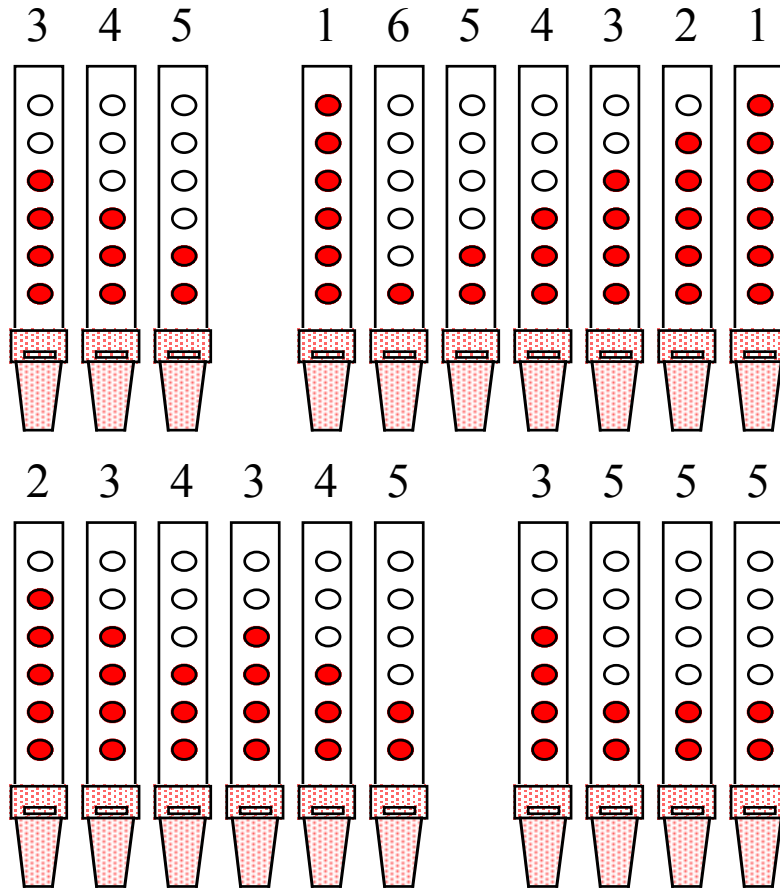

Performing The First Noel

This arrangement of The First Noel is part of a package of materials found at A Pennywhistle for Christmas. (<http://mugglinworks.com/pennywhistle/>)

The package consists of a musical score for the instrument playing the solo, this sequence of picture diagrams for the pennywhistle, a demonstration recording, and the background track (in mp3 and aiff formats).

The arrangement for The First Noel follows this pattern...

Introduction - (The solo instrument doesn't play.)

Verse

Chorus

Introduction - (The solo instrument doesn't play.)

Verse

Chorus

Chorus

Ending

If you follow the score (or picture diagrams) while listening to the demonstration recording, you will see how each section is played.

If your sound system allows you to mic the whistle, and add some reverb, you might find it an interesting sound.

(The demonstration recording was made with a Susato whistle.)

Have fun!

Performing The First Noel - Page 2

Verse

Repeat the first two lines

Chorus

Performing The First Noel - Page 3

Ending