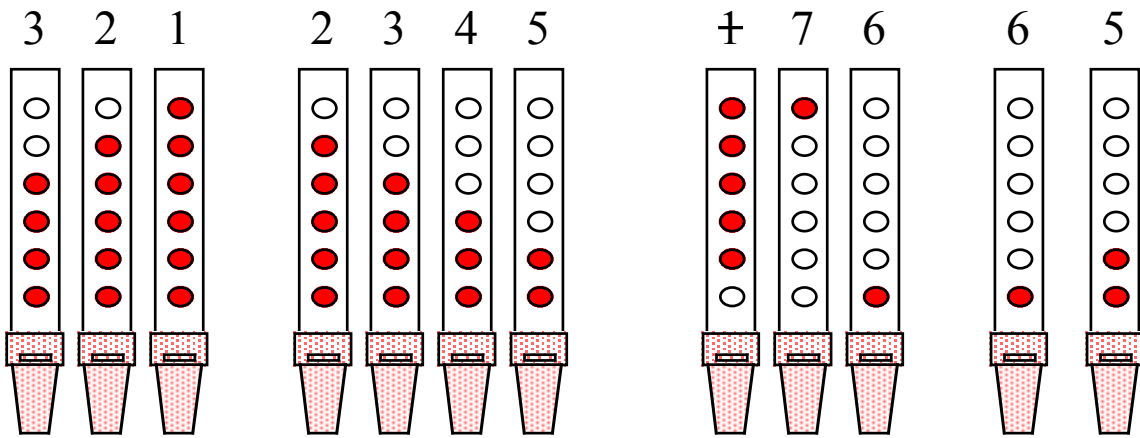

The arrangement for The First Noel follows this pattern...

Introduction - (The solo instrument doesn't play.)

Verse

Chorus

Introduction - (The solo instrument doesn't play.)

Verse

Chorus

Chorus

Ending

If you follow the score (or picture diagrams) while listening to the demonstration recording, you will see how each section is played.

If your sound system allows you to mic the whistle, and add some reverb, you might find it an interesting sound.

(The demonstration recording was made with a Susato whistle.)

Have fun!

Performing The First Noel - Page 2

Verse

Repeat the first two lines

Chorus

Performing The First Noel - Page 3

Ending