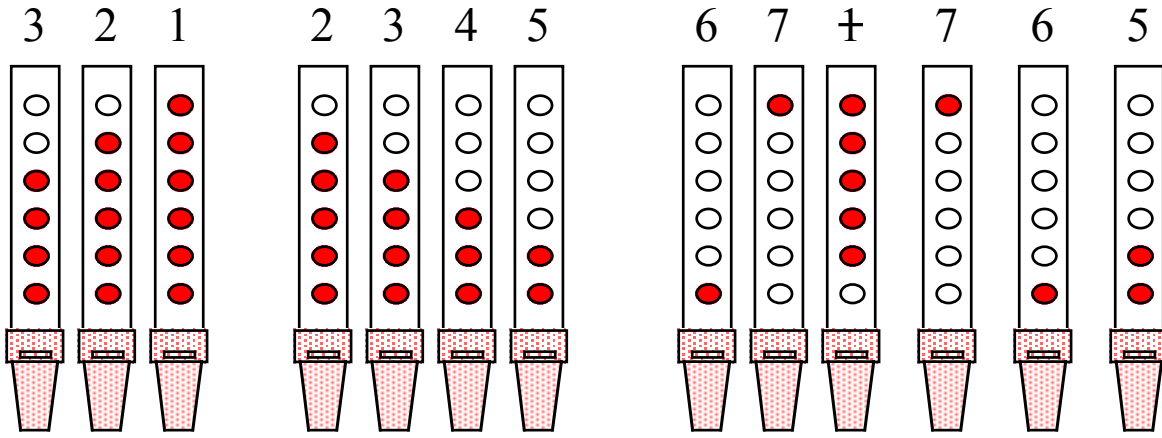

Performing The First Noel - Page 2

Verse