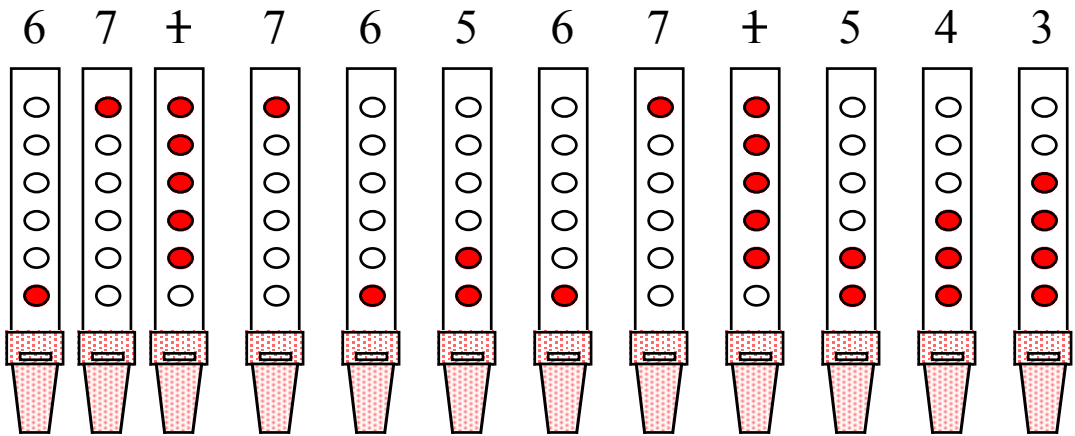

Performing The First Noel - Page 2

Verse