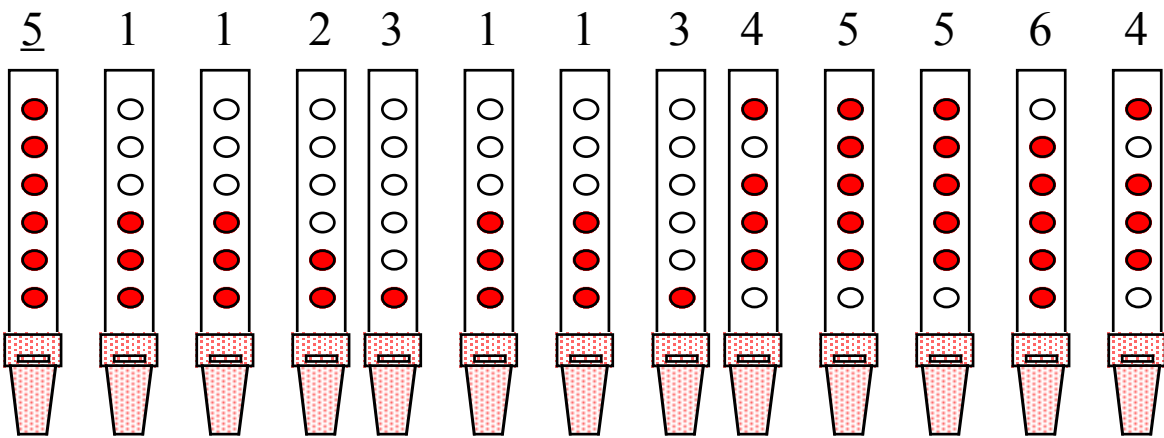

Performing Away in a Manger - Page 2

Verse

1 - to Verse
 2 - to Bridge
 3 - to Ending

Performing Away in a Manger - Page 3

Bridge

to Verse

Ending

Note: This song is in the key of G. When playing a D whistle in the key of G, note 4 (C natural) may be fingered differently than shown here. Some whistles play C natural using just the middle and ring fingers of the left hand.