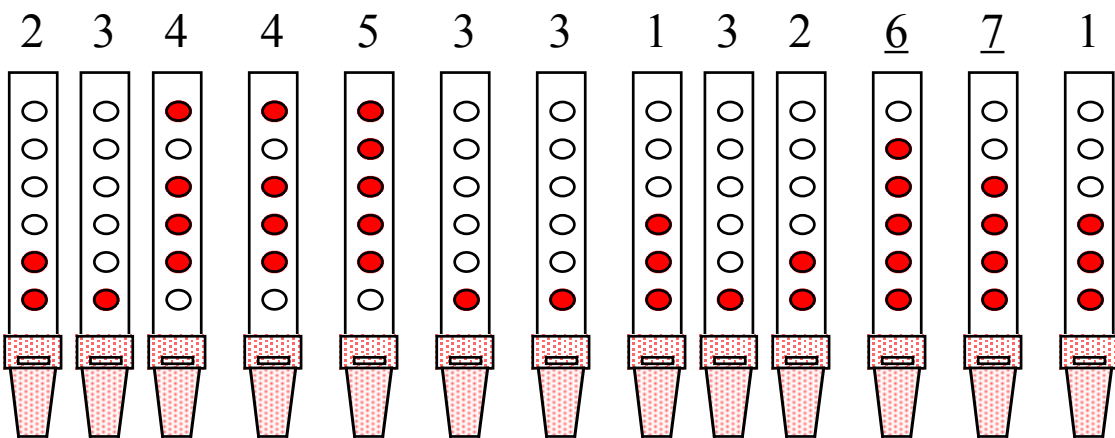

Performing Away in a Manger - Page 2

Verse

1 - to Verse
 2 - to Bridge
 3 - to Ending

Performing Away in a Manger - Page 3

Bridge

to Verse

Ending

Note: This song is in the key of G. When playing a D whistle in the key of G, note 4 (C natural) may be fingered differently than shown here. Some whistles play C natural using just the middle and ring fingers of the left hand.