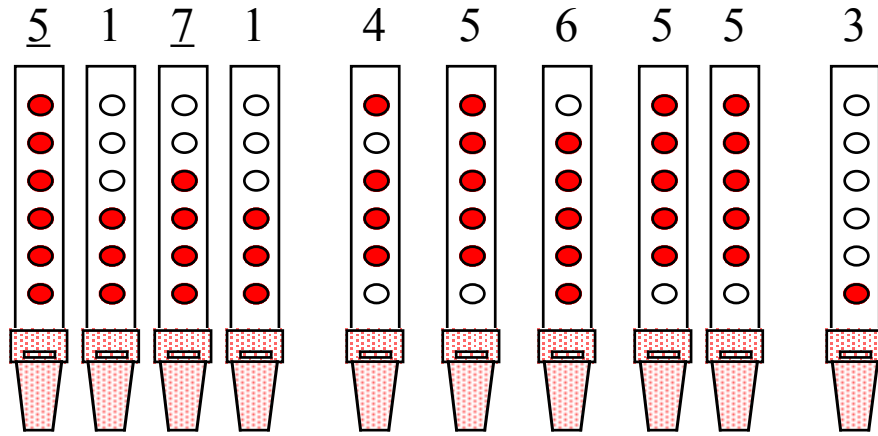

Performing Away in a Manger - Page 2

Verse

1 - to Verse
 2 - to Bridge
 3 - to Ending

Performing Away in a Manger - Page 3

Bridge

to Verse

Ending

Note: This song is in the key of G. When playing a D whistle in the key of G, note 4 (C natural) may be fingered differently than shown here. Some whistles play C natural using just the middle and ring fingers of the left hand.