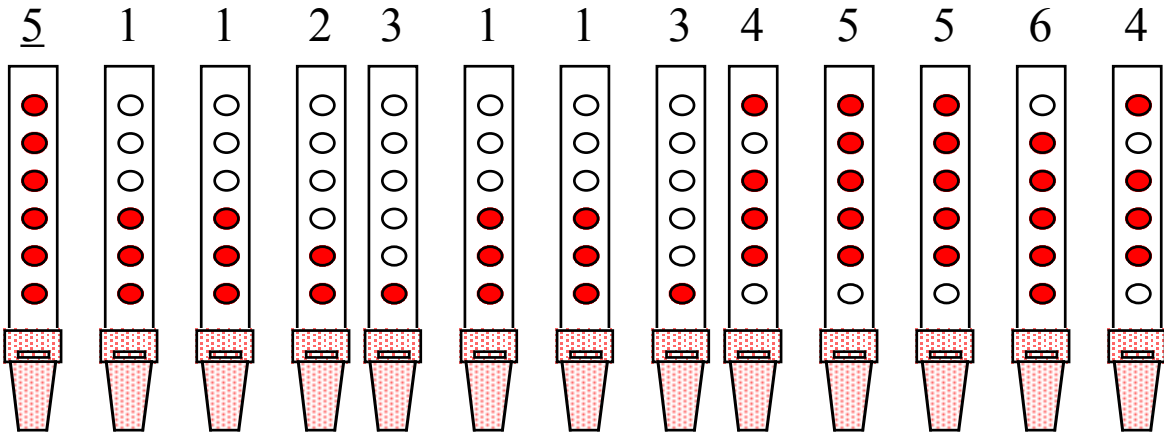

Performing Away in a Manger - Page 2

Verse

1 - to Verse
 2 - to Bridge
 3 - to Ending

Performing Away in a Manger - Page 3

Bridge

to Verse

Ending

Note: This song is in the key of G. When playing a D whistle in the key of G, note 4 (C natural) may be fingered differently than shown here. Some whistles play C natural using just the middle and ring fingers of the left hand.