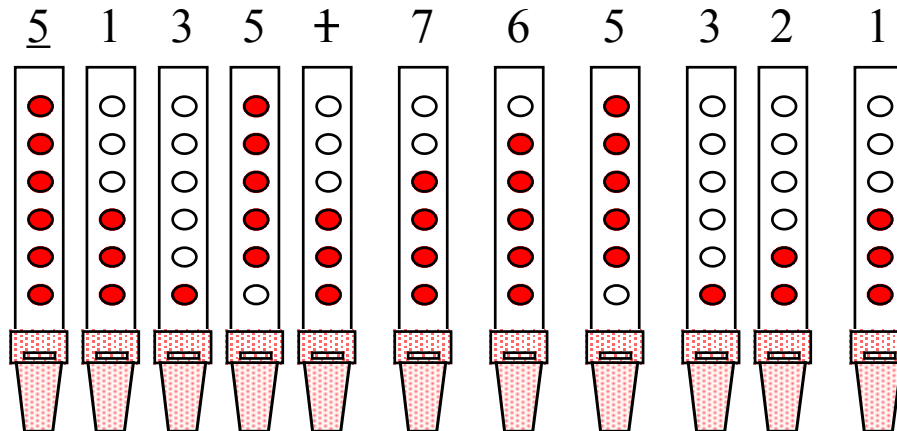

Performing Away in a Manger - Page 2

Verse

1 - to Verse
 2 - to Bridge
 3 - to Ending

Performing Away in a Manger - Page 3

Bridge

to Verse

Ending

Note: This song is in the key of G. When playing a D whistle in the key of G, note 4 (C natural) may be fingered differently than shown here. Some whistles play C natural using just the middle and ring fingers of the left hand.