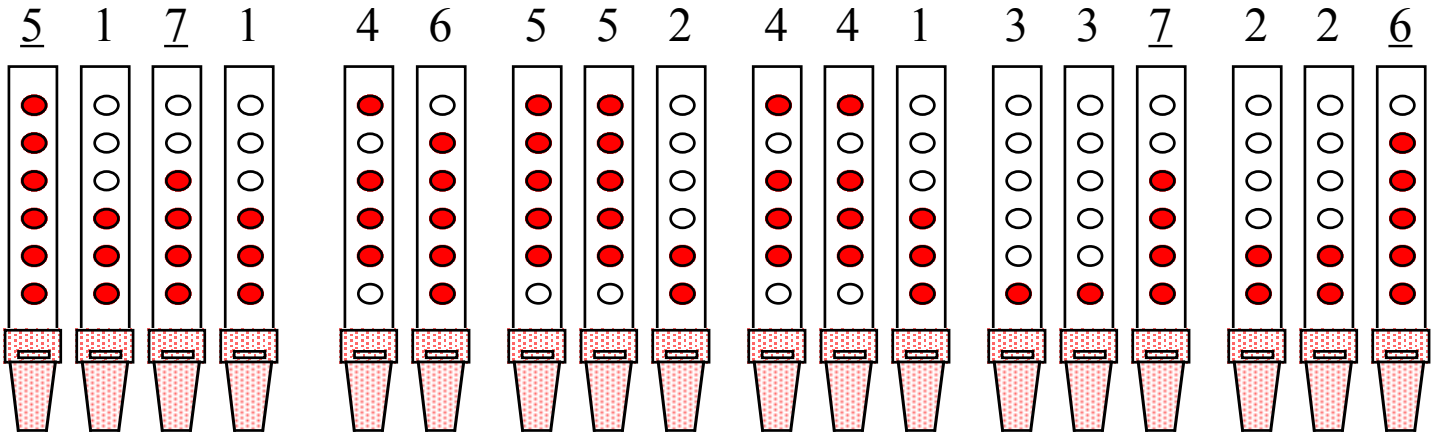

Performing Away in a Manger - Page 2

Verse

1 - to Verse
 2 - to Bridge
 3 - to Ending

Performing Away in a Manger - Page 3

Bridge

to Verse

Ending

Note: This song is in the key of G. When playing a D whistle in the key of G, note 4 (C natural) may be fingered differently than shown here. Some whistles play C natural using just the middle and ring fingers of the left hand.