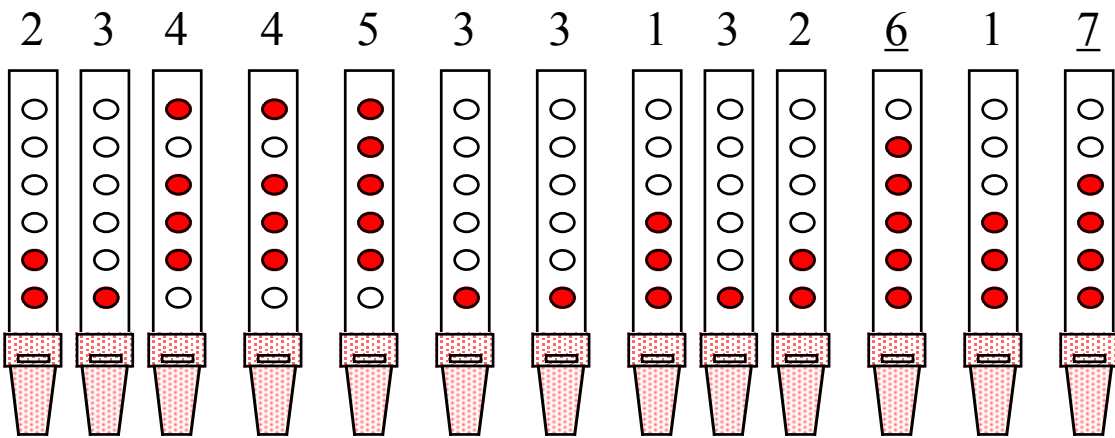

Performing Away in a Manger - Page 2

Verse

1 - to Verse
 2 - to Bridge
 3 - to Ending

Performing Away in a Manger - Page 3

Bridge

to Verse

Ending

Note: This song is in the key of G. When playing a D whistle in the key of G, note 4 (C natural) may be fingered differently than shown here. Some whistles play C natural using just the middle and ring fingers of the left hand.